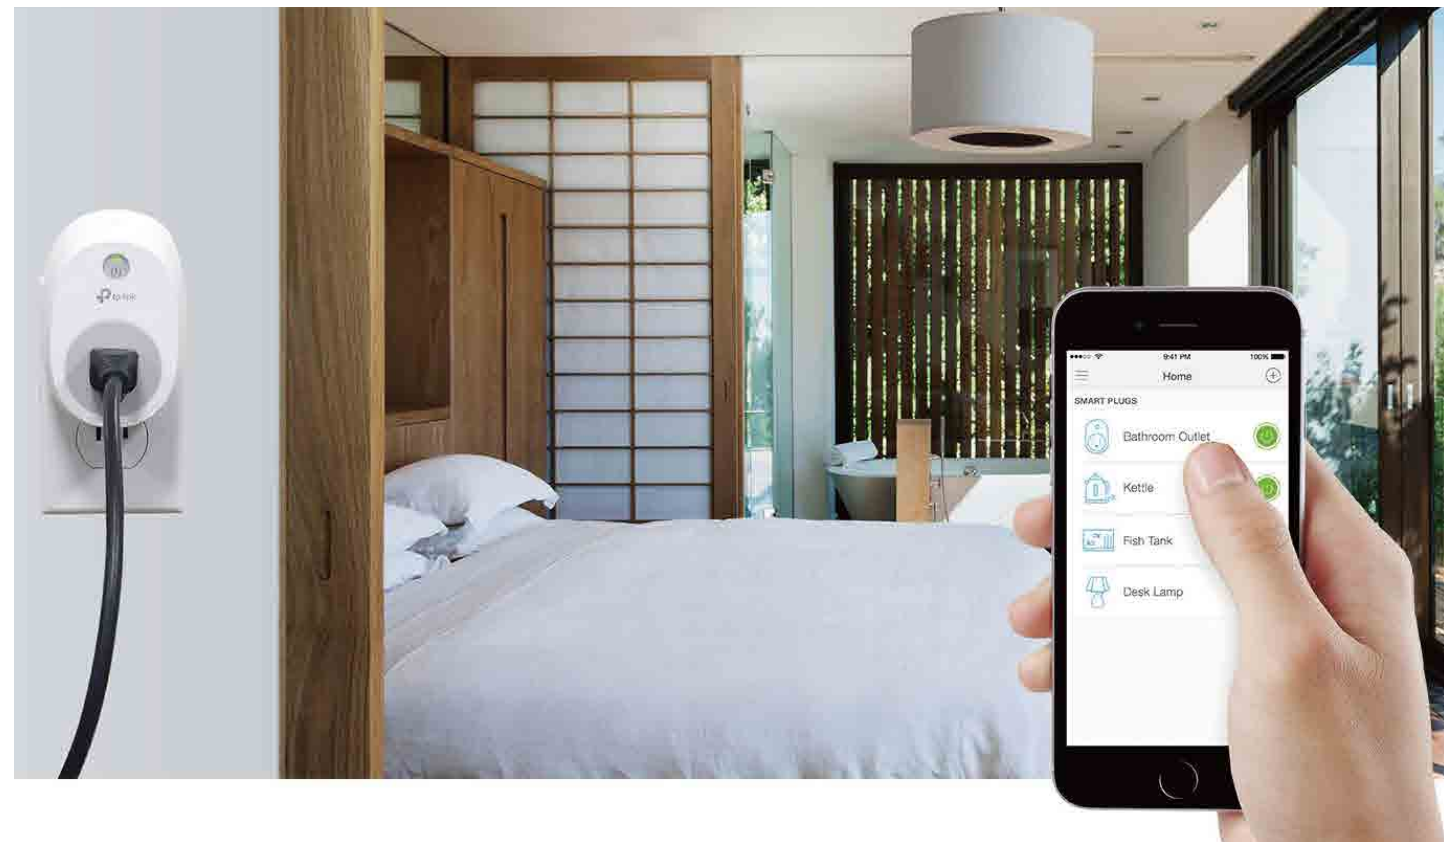

Smart Wi-Fi Plug 2-Pack

With Energy Monitoring

HS110

Remote
Access

Scheduling

Energy
Monitoring

Away
Mode

Kasa for
Mobile

Highlights

Easily Manage Your Home Electronics Anytime, Anywhere

The Smart Plugs are easy to set up, and make it easier to manage your home electronics anywhere in the world with a tap of your smartphone. You can also schedule the Smart Plugs to automatically power electronics on and off as needed.