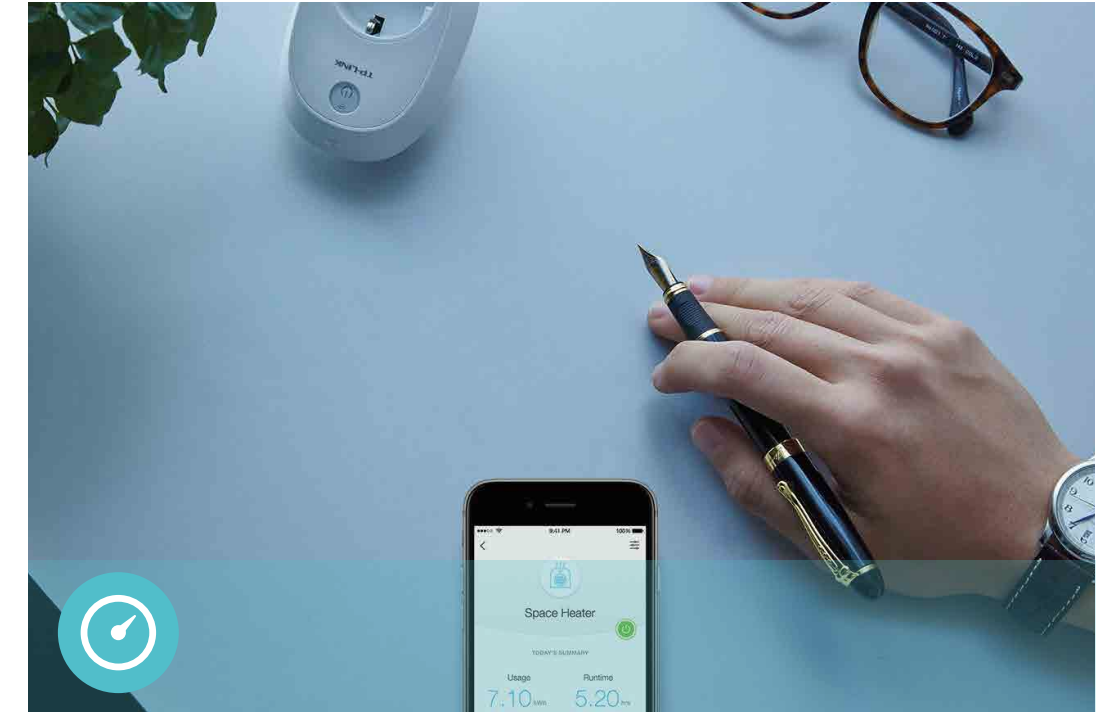

Energy Conservation

- **Energy Monitoring** – You can efficiently conserve energy and save money while using the Smart Plugs to control your space heaters and fans. The Smart Plugs track your device's power consumption in real-time, and have weekly and monthly summaries.